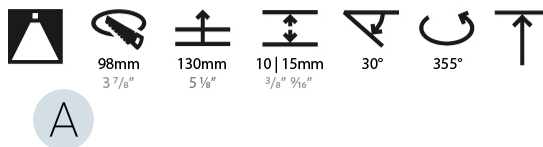

PHYSICAL

Shape: Round
Diameter (mm): 107
Diameter (in): 4 3/16
Height (mm): 112
Height (in): 4 7/16
Ceiling Thickness (mm): 10 / 12.5 / 15
Ceiling Thickness (in): 3/8 or 1/2 or 9/16
Min. Recessing Depth (mm): 130
Min. Recessing Depth (in): 5 1/8
Light Distribution: Adjustable / Downlight
Weight (kg): 0.484
Weight (lbs): 1.07
Fixture Finish: SSR / BKV / CWI / CRY / HAB / UFT / ITA / RUA / FTG / MYG / LOD / PUS / FRO / FUP / KIA / POP / BLS / SPG / MEY / GOH / GUM / CHC / COM / ABZ / JAG / OBR / MOS / ROR
Fixture Material: Aluminum Die Cast
Cut-out Measurements: 98mm / 3 7/8"

ELECTRICAL

Lamp Type: LED (Zhaga Standard)
Input Wattage (W): 16.5
Total Output Wattage (W): 14
Dimming: Tri-Mode (Non-Dimming and Phase Dimming (120Vac only) and 0-10V Dimming)
Driver Included: No
Driver Location: Recessed Housing
Driver Type: Constant Current - Universal
Driver Class: Class 2
Housing: See components
Input Voltage (V): 120 - 277
Constant Current (MA): 500

LED

Number of LEDs: 1
Color Temperature (°K): 2700 / 3000 / 3500 / 4000
Max. Delivered Lumen (lm): 1140 / 1180 / 1245 / 1270
Nominal Lumen (lm): 1386 / 1438 / 1511 / 1542
CRI: >90 CRI
Lamp Life (hrs): 50000

OPTICAL

Reflector: 14 / 18 / 42
Adjustability: Rotational 355°, Tilt 30°

RATINGS AND CERTIFICATIONS

Certified By: Certified for North American Standards
IP rating: IP54